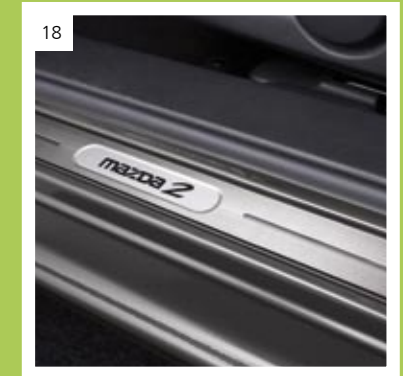

The inside story

Why should only passers-by have all the fun? Choose from these stylish interior Genuine Mazda Accessories, and you can enjoy being inside your Mazda2 just as much as others enjoy looking at it. Or why not fit them all, for a seriously sporty interior makeover.

- **14 Alloy foot rest**
  Enjoy more comfortable motorway cruising.
- **15 Alloy pedal set**
  Makes you feel like being on a Grand Prix circuit.
- **16 Shift knob**
  A stylish combination of aluminium and leather.
- **17 Interior decoration set**
  A stylish silver surround adds the finishing touch to the two front loudspeakers and the cup holder.
- **18 Scuff plates**
  For an exclusive look and effective protection from scratches.