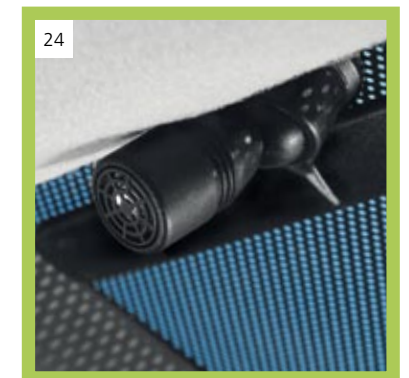

- 21 **Floor mats**
  Protect carpets against dirt, scuffs, wear and tear. Available as standard and luxury version, featuring the Mazda2 logo.
- 22 **Rubber mats**
  Hard-wearing protective rubber mats for front and rear footwells.
- 23 **Trunk liner**
  Protects against dirt and damage, and keeps the trunk clean.
- 24 **Burglar alarm**
  Provides extra peace of mind, specially for vehicles with smart keyless entry.
- 25 **Mud flaps**
  Protects the bodywork of your Mazda2 and the vehicle behind.
- 26 **Rear bumper step foil**
  Extra protection for the rear bumper, when loading or unloading the trunk.