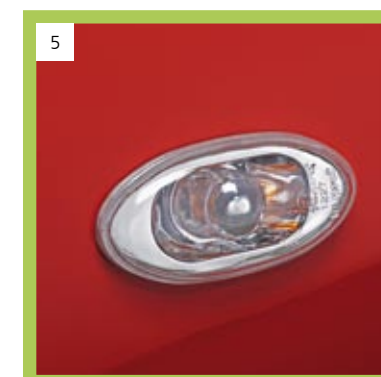

And if you listen very carefully, they all say the same thing: Zoom-Zoom.

- 1 **Front aero bumper kit**
To make a big impression in anyone's rear-view mirror. Including sporty front grille.
- Sporty front grille**
The little difference. Painted to match the colour of your car.
- 2 **Side airdam skirt**
To present your Mazda from its best side – on both sides. For that low, lean look.
- 3 **Rear roof spoiler**
To complete the sporty profile of your car.

Say it loud

You don't drive the Mazda2 to stay out of the limelight. So if you're going to be noticed, why not be noticed for the right reasons? These sporty, exterior Genuine Mazda Accessories are subtle and stylish – there's no way they're going to be ignored.

4 **Front bumper corner spats**
Make bumpers look anything else but standard.

5 **Side indicator**
Now your indicators will be seen, even when they're not flashing.

6 **Side marker ring**
Chrome plated for a dash of added style.