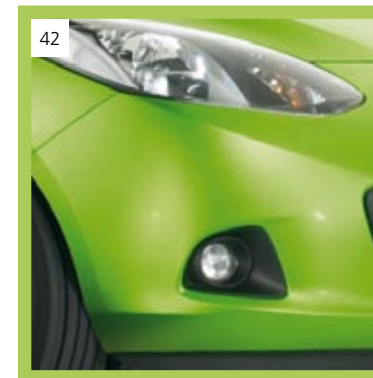

43

42

- 42 **Fog lamp kit**
  Cut through the gloom and improve visibility for a safer journey. Also available for front aero bumper.