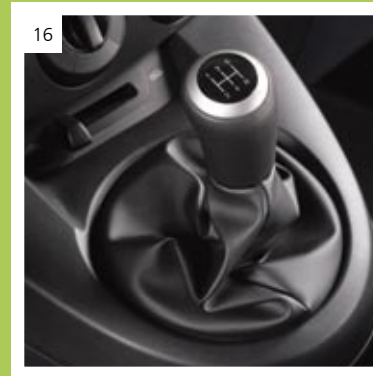

The inside story

Why should only passers-by have all the fun? Choose from these stylish interior Genuine Mazda Accessories, and you can enjoy being inside your Mazda2 just as much as others enjoy looking at it. Or why not fit them all, for a seriously sporty interior makeover.

- **14 Alloy foot rest**
  Enjoy more comfortable motorway cruising.
- **15 Alloy pedal set**
  Makes you feel like being on a Grand Prix circuit.
- **16 Shift knob**
  A stylish combination of aluminium and leather.
- **17 Interior decoration set**
  A stylish silver surround adds the finishing touch to the two front loudspeakers and the cup holder.
- **18 Scuff plates**
  For an exclusive look and effective protection from scratches.