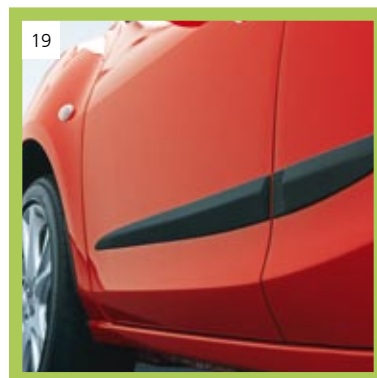

Showroom fresh

Remember how your Mazda2 looked when it first rolled out of the showroom? Sleek, shiny, sparkling and not a speck of dirt anywhere. You can help to keep it that way with this practical selection of Genuine Mazda Accessories for interior and exterior protection.

- 19 **Door side protector**
  Protects your Mazda2 against knocks and scratches.
- 20 **Bumper corner protector**
  Extra protection against knocks for the bumper.