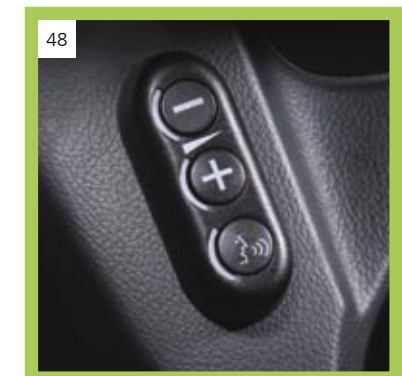

Way to go

Wouldn't you rather be free to enjoy the drive, instead of worrying about the route? Well now you can, with this choice of navigation systems for your Mazda2. And if you're still going to be late, you can call ahead – safely and legally – when using the voice dial hands-free kit with Bluetooth®.

44 6-CD changer
Store and play several hours of music.

45 iPod adapter
Enjoy music from your MP3 player via the in-car audio system.

46 VDO Dayton Navimaster XL DVB-T
Throw away the map and enjoy the drive with clear guidance and up-to-the-minute traffic bulletins as well as digital DVB-T receive.

47 Pioneer Avic-D3 2-DIN Navigation
With its multi-format capability and multiple connectivity the advanced in-dash navigation and entertainment system delivers high-class infotainment at a reasonable price.