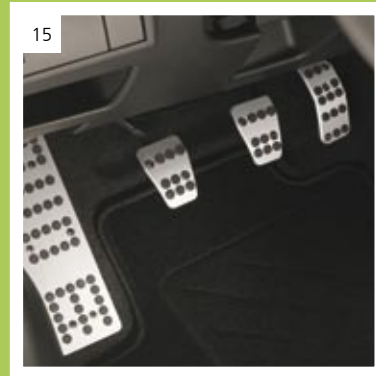

The inside story

Why should only passers-by have all the fun? Choose from these stylish interior Genuine Mazda Accessories, and you can enjoy being inside your Mazda2 just as much as others enjoy looking at it. Or why not fit them all, for a seriously sporty interior makeover.

- **14 Alloy foot rest**
  Enjoy more comfortable motorway cruising.
- **15 Alloy pedal set**
  Makes you feel like being on a Grand Prix circuit.
- **16 Shift knob**
  A stylish combination of aluminium and leather.
- **17 Interior decoration set**
  A stylish silver surround adds the finishing touch to the two front loudspeakers and the cup holder.
- **18 Scuff plates**
  For an exclusive look and effective protection from scratches.